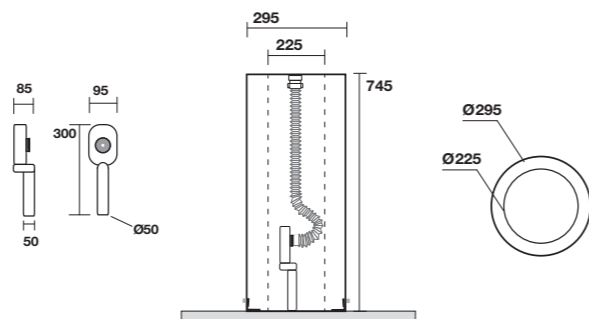

5572 OKE colonna scarico a suolo per Art. 5540
OKE pedestal with floor drain outlet for item 5540