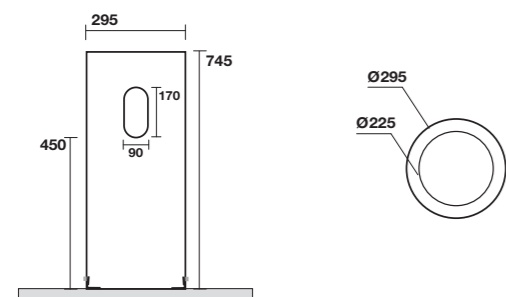

5570 OKE colonna scarico a parete per Art. 5540
OKE pedestal with floor drain outlet for item 5540