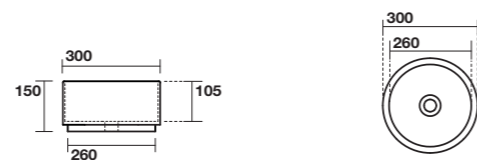

*The deep bowl and striking edges make Hako the perfect countertop washbasin: The clean and minimalist design is suitable for both private and public spaces.*

- 5544 HAKO lavabo cm 40x40x15h  
HAKO washbasin cm 40x40x15h
- 9268 Mix incasso per lavabo  
Built-in basin mixer tap
- 933402 Specchio cm 80x65h  
Mirror cm 80x65h

HAKO

5544 HAKO lavabo cm 40x40x15h  
HAKO washbasin cm 40x40x15h

9268 Mix incasso per lavabo  
Built-in basin mixer tap

**5541** OKE lavabo appoggio Ø 40  
OKE countertop washbasin Ø 40

**5540** OKE lavabo appoggio Ø 30  
OKE countertop washbasin Ø 30