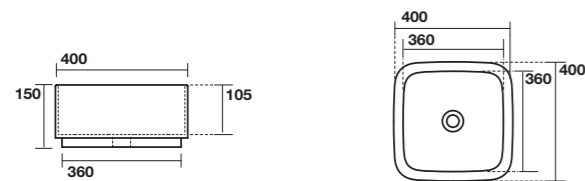

5544 HAKO lavabo appoggio cm 40x40x h15
HAKO countertop washbasin cm 40x40xh15