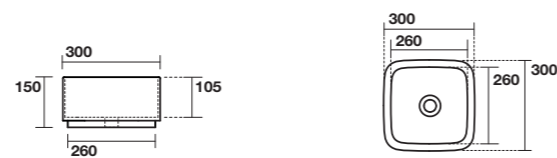

5543 HAKO lavabo appoggio cm 30x30xh15
HAKO countertop washbasin cm 30x30xh15