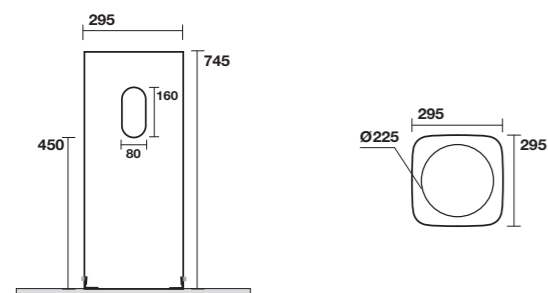

5571 HAKO colonna scarico a parete per Art. 5543
HAKO pedestal wall drain for Art. 5543